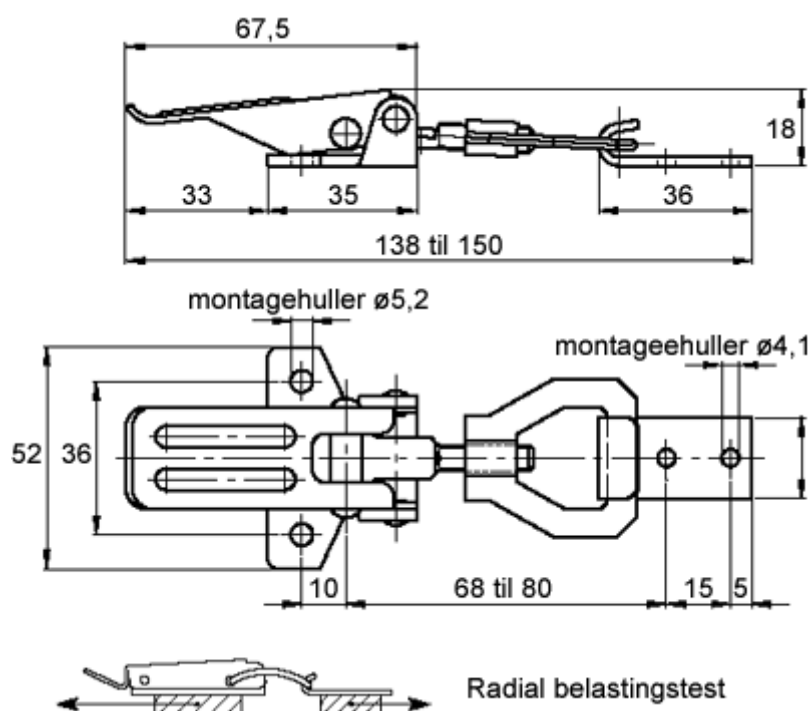

Article number: 2312420101

Description: E+G Hook clamp, zinc-plated 420101
TLF.Z-24/138-150+R

Measures

Max load (N) = 1500

Ultimate strength (N) = 2500